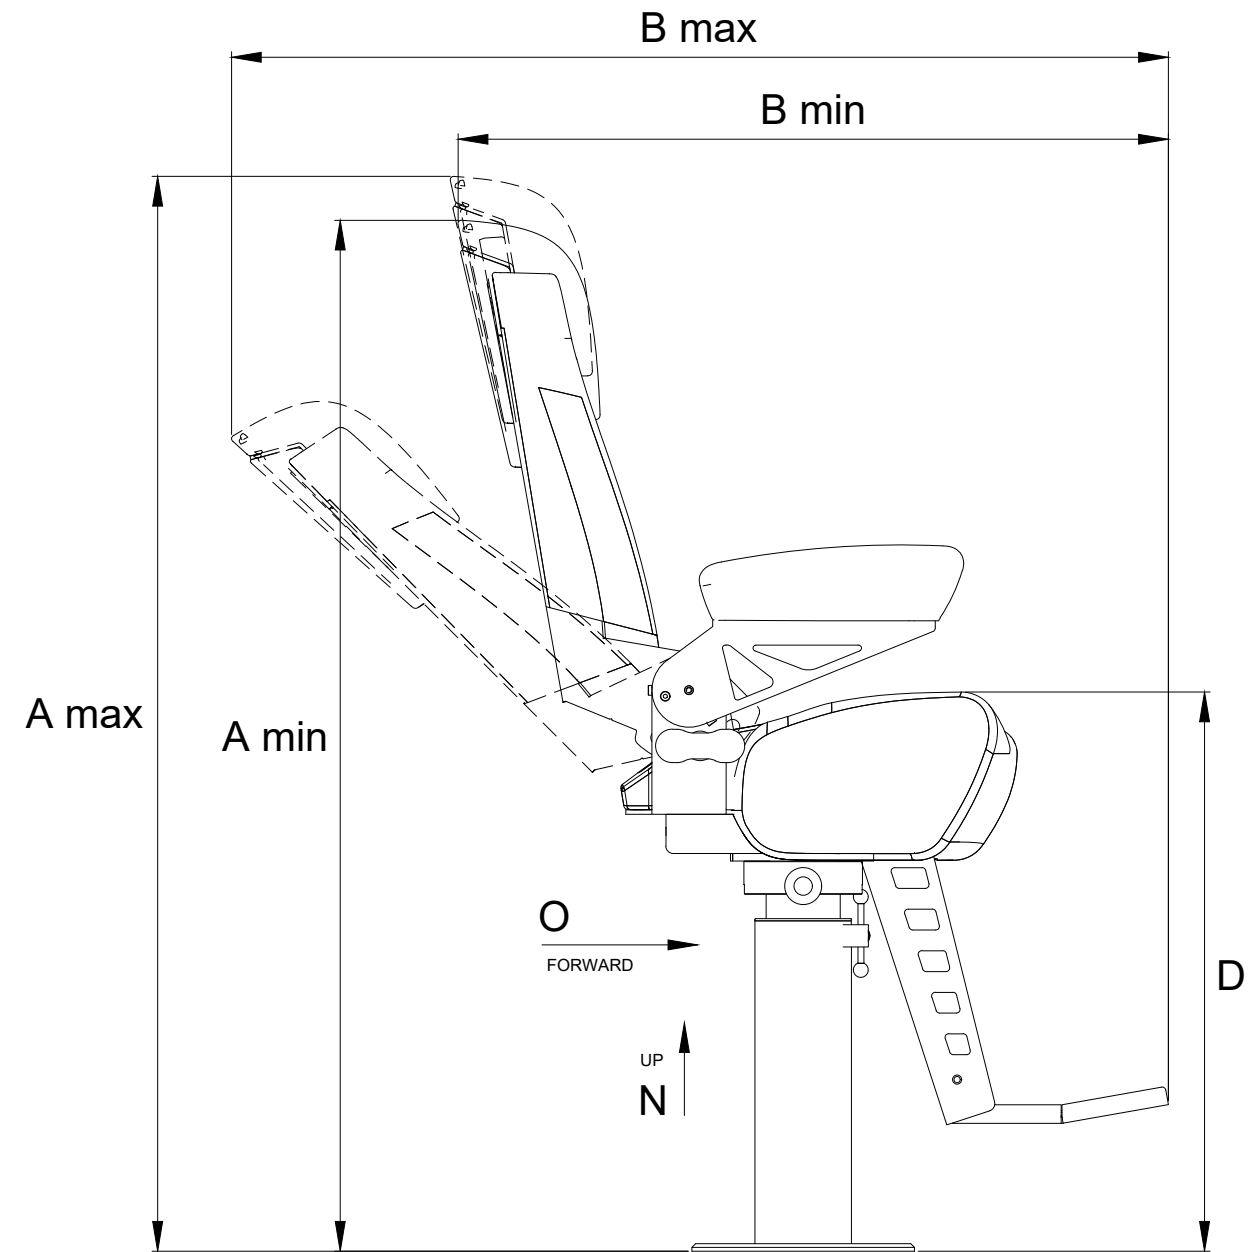

A (mm)	1390-1450*
B (mm)	960-1265
C (mm)	660
D (mm)	755
F (mm)	545
G (°)	90+90
N (mm)	190
O (mm)	65
R (mm)	Ø300
Weight (Kg)	
*Optional	

The padding could vary the sizes of few centimeters

Product

**P 257**